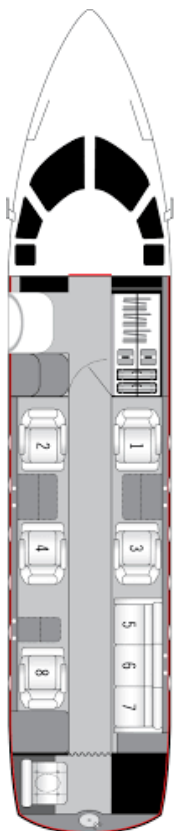

# Hawker 800XP

## 8 Passenger Capacity

- ◆ Long Range – 2,800 nautical miles
- ◆ Five Individual Captain Chairs
- ◆ Three-seat Divan
- ◆ Entertainment System
- ◆ GoGo
- ◆ Hawker 900 Interior
- ◆ Internet access (WiFi)
- ◆ Airshow 400